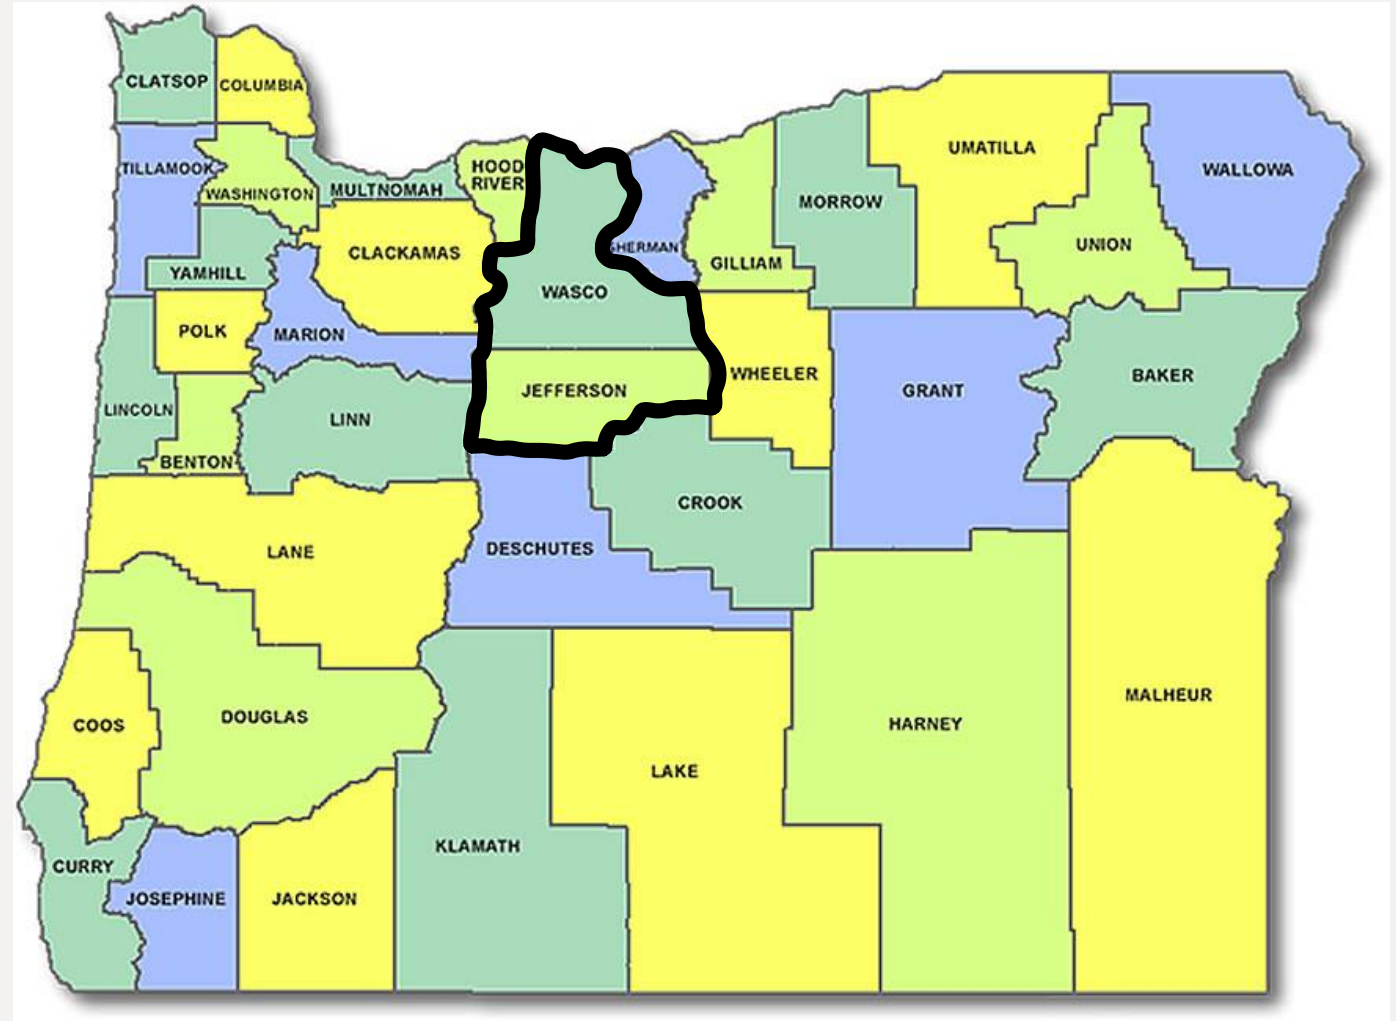

Burns Paiute

est. 1972

Burns Paiute Tribe

Coquille Indian Tribe

The Confederated Tribes of Coos, Lower Umpqua and Siuslaw Indians

The Confederated Tribes of Grand Ronde

The Confederated Tribes of Siletz Indians

The Confederated Tribes of Umatilla Indian Reservation

The Confederated Tribes of Warm Springs

Cow Creek Band of Umpqua Tribe of Indians

The Klamath Tribes

Native American Rehabilitation Association