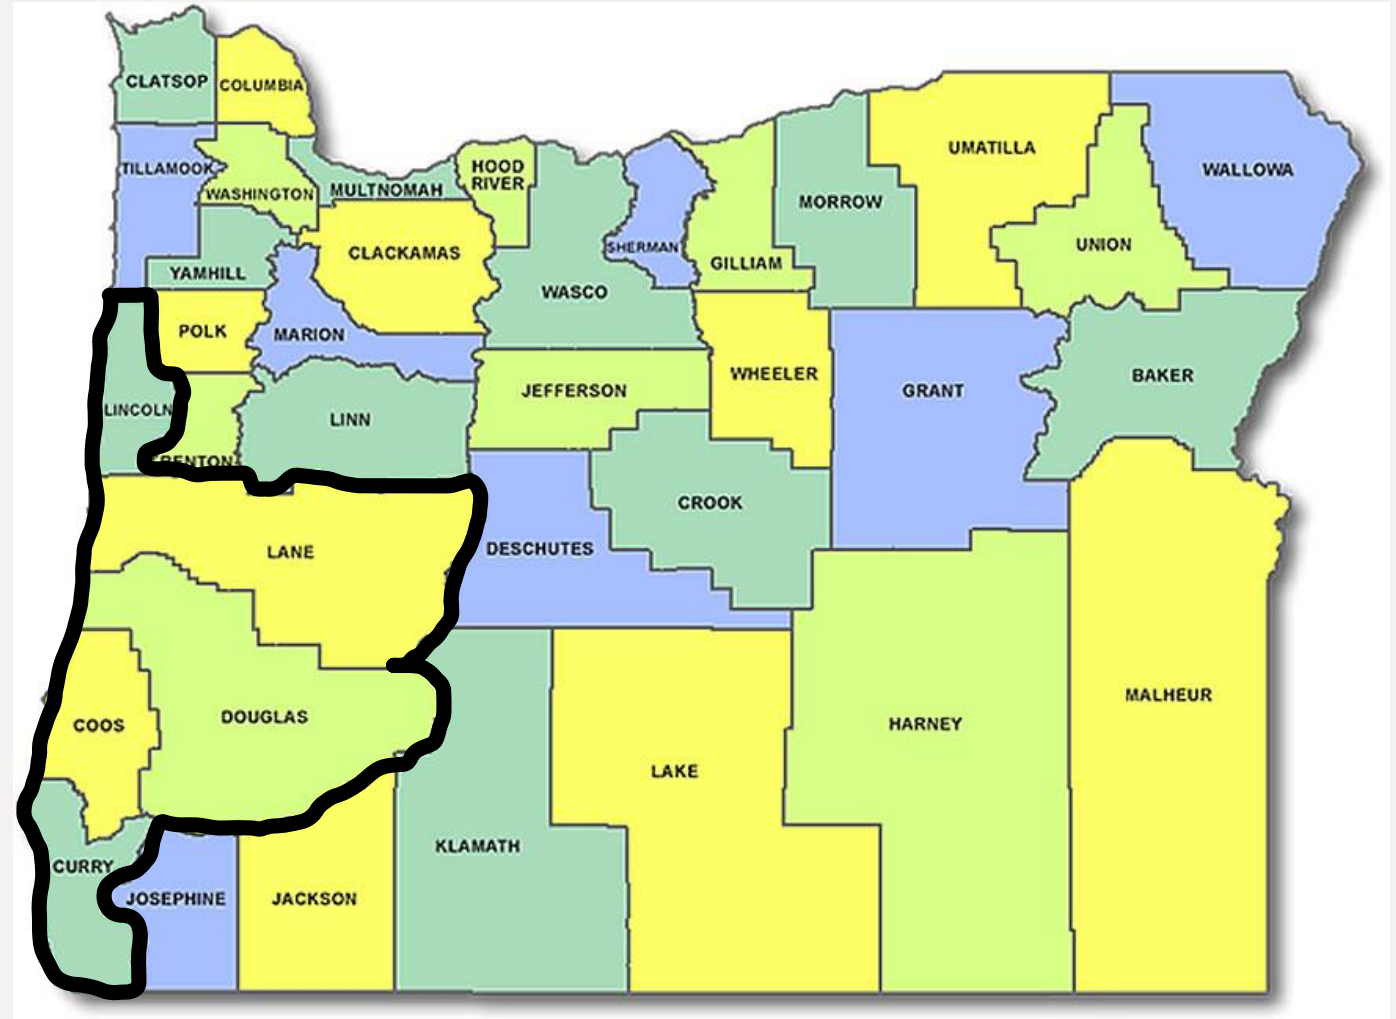

Burns Paiute

est. 1972

Burns Paiute Tribe

Coquille Indian Tribe

The Confederated Tribes of Coos, Lower Umpqua and Siuslaw Indians

The Confederated Tribes of Grand Ronde

The Confederated Tribes of Siletz Indians

The Confederated Tribes of Umatilla Indian Reservation

The Confederated Tribes of Warm Springs

Cow Creek Band of Umpqua Tribe of Indians

The Klamath Tribes

Native American Rehabilitation Association