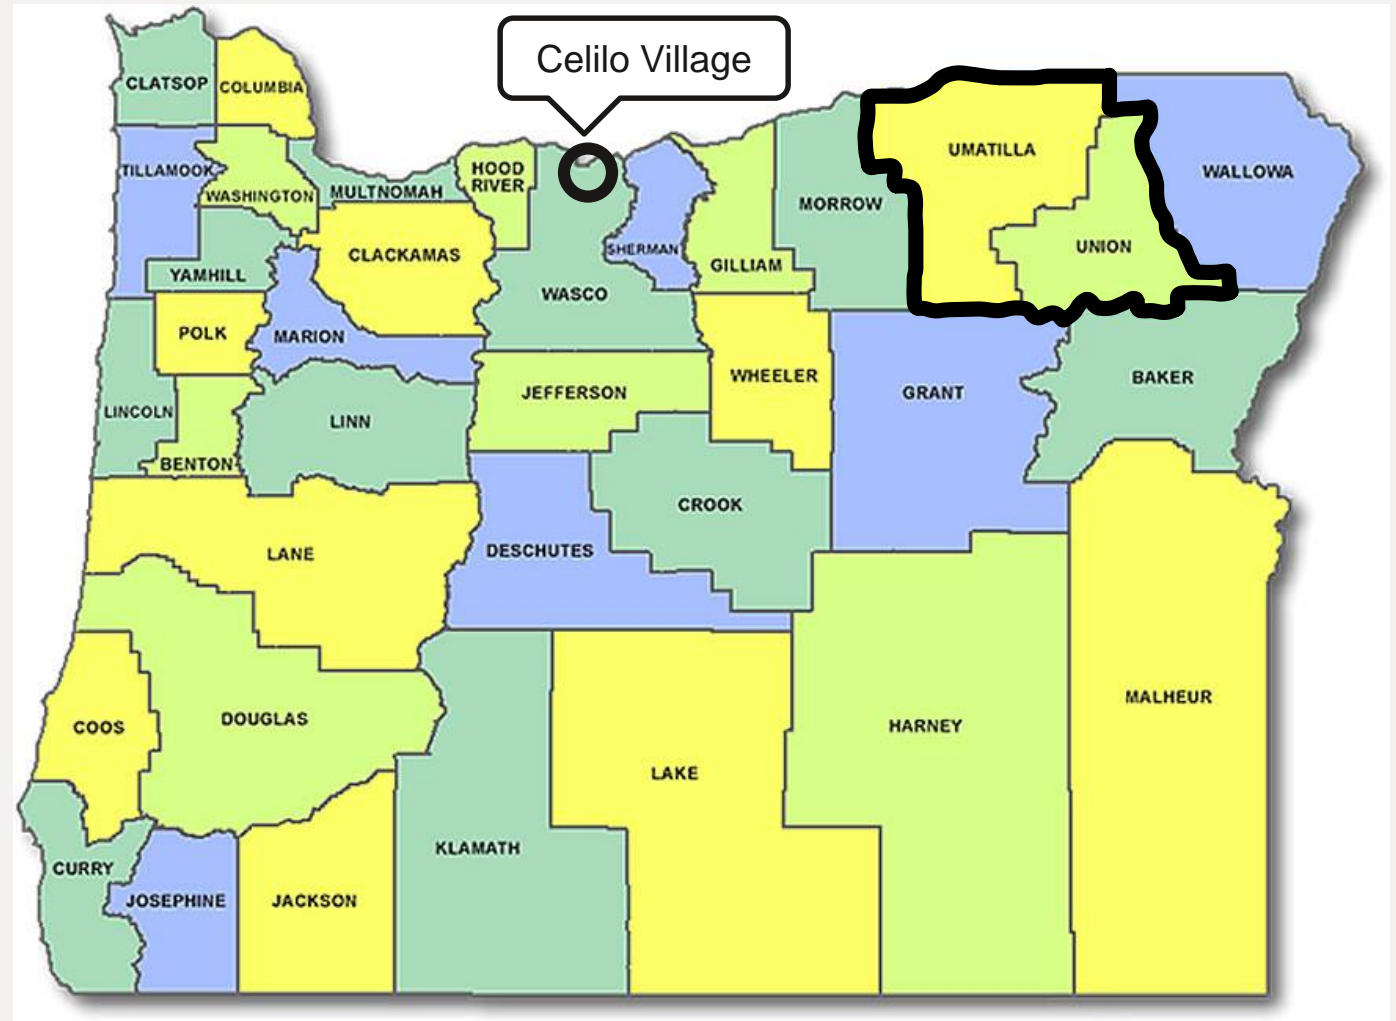

Burns Paiute

est. 1972

Burns Paiute Tribe

Coquille Indian Tribe

The Confederated Tribes of Coos, Lower Umpqua and Siuslaw Indians

The Confederated Tribes of Grand Ronde

The Confederated Tribes of Siletz Indians

The Confederated Tribes of Umatilla Indian Reservation

The Confederated Tribes of Warm Springs

Cow Creek Band of Umpqua Tribe of Indians

The Klamath Tribes

Native American Rehabilitation Association