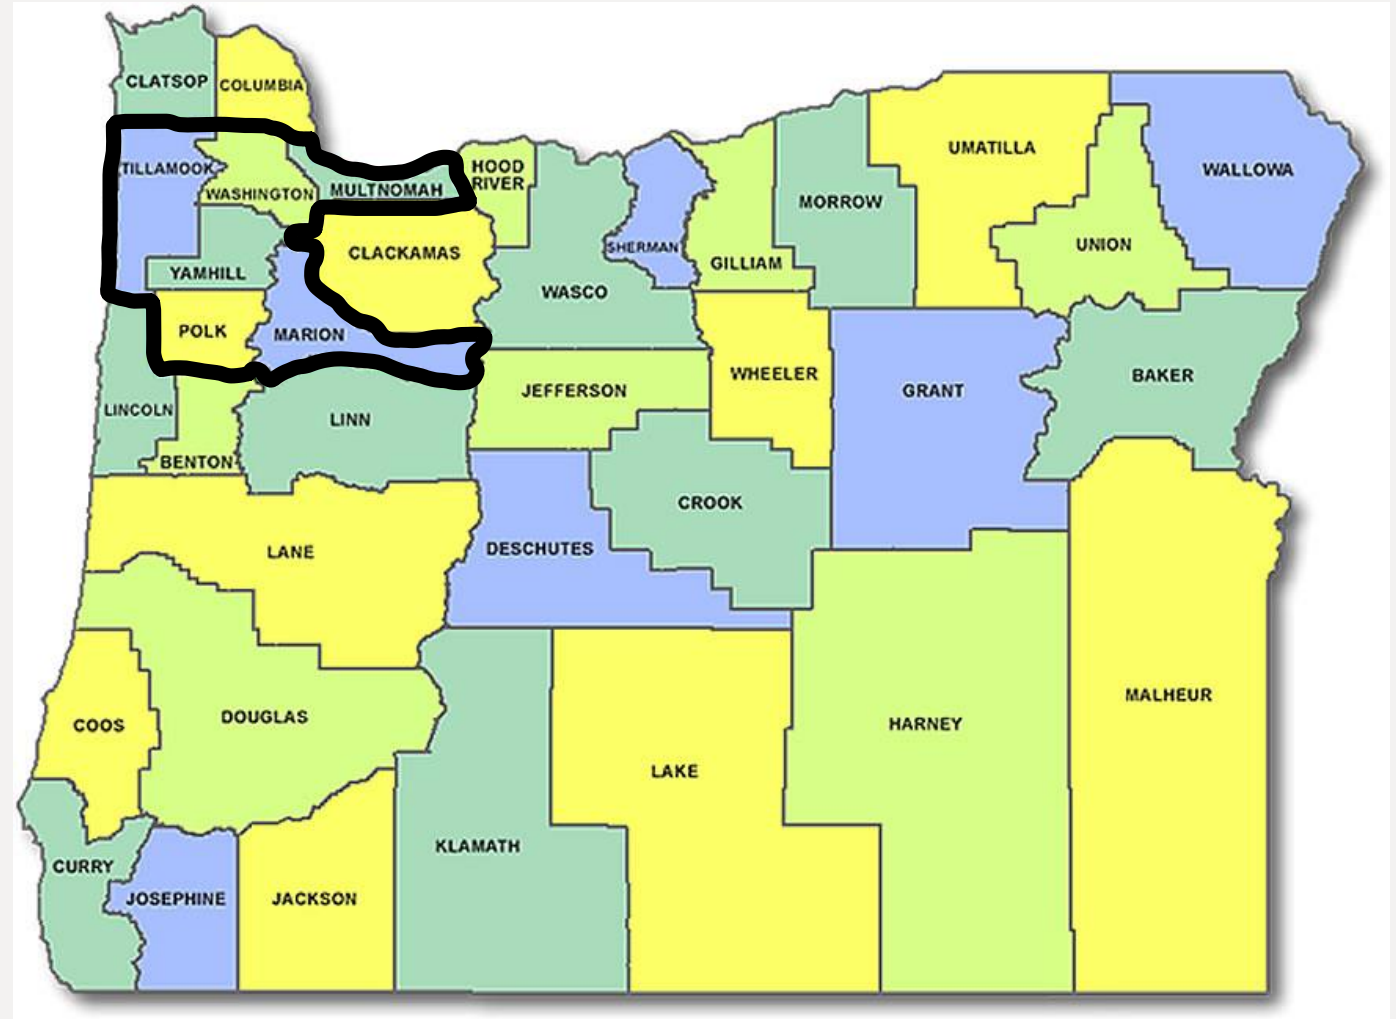

Burns Paiute

est. 1972

Burns Paiute Tribe

Coquille Indian Tribe

The Confederated Tribes of Coos, Lower Umpqua and Siuslaw Indians

The Confederated Tribes of Grand Ronde

The Confederated Tribes of Siletz Indians

The Confederated Tribes of Umatilla Indian Reservation

The Confederated Tribes of Warm Springs

Cow Creek Band of Umpqua Tribe of Indians

The Klamath Tribes

Native American Rehabilitation Association