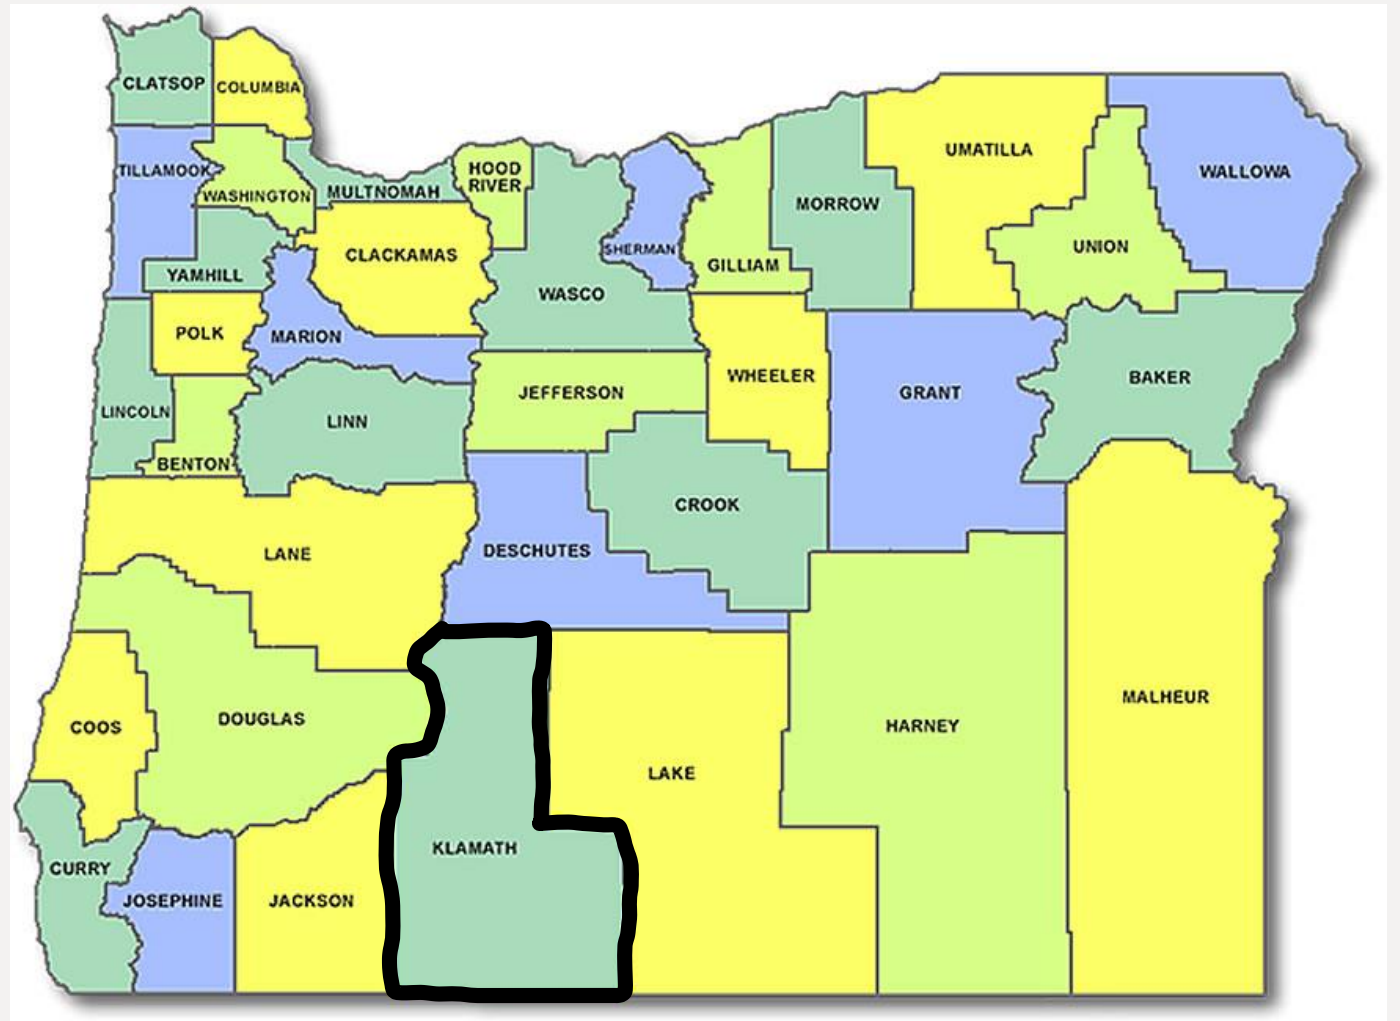

Burns Paiute

est. 1972

Burns Paiute Tribe

Coquille Indian Tribe

The Confederated Tribes of Coos, Lower Umpqua and Siuslaw Indians

The Confederated Tribes of Grand Ronde

The Confederated Tribes of Siletz Indians

The Confederated Tribes of Umatilla Indian Reservation

The Confederated Tribes of Warm Springs

Cow Creek Band of Umpqua Tribe of Indians

The Klamath Tribes

Native American Rehabilitation Association