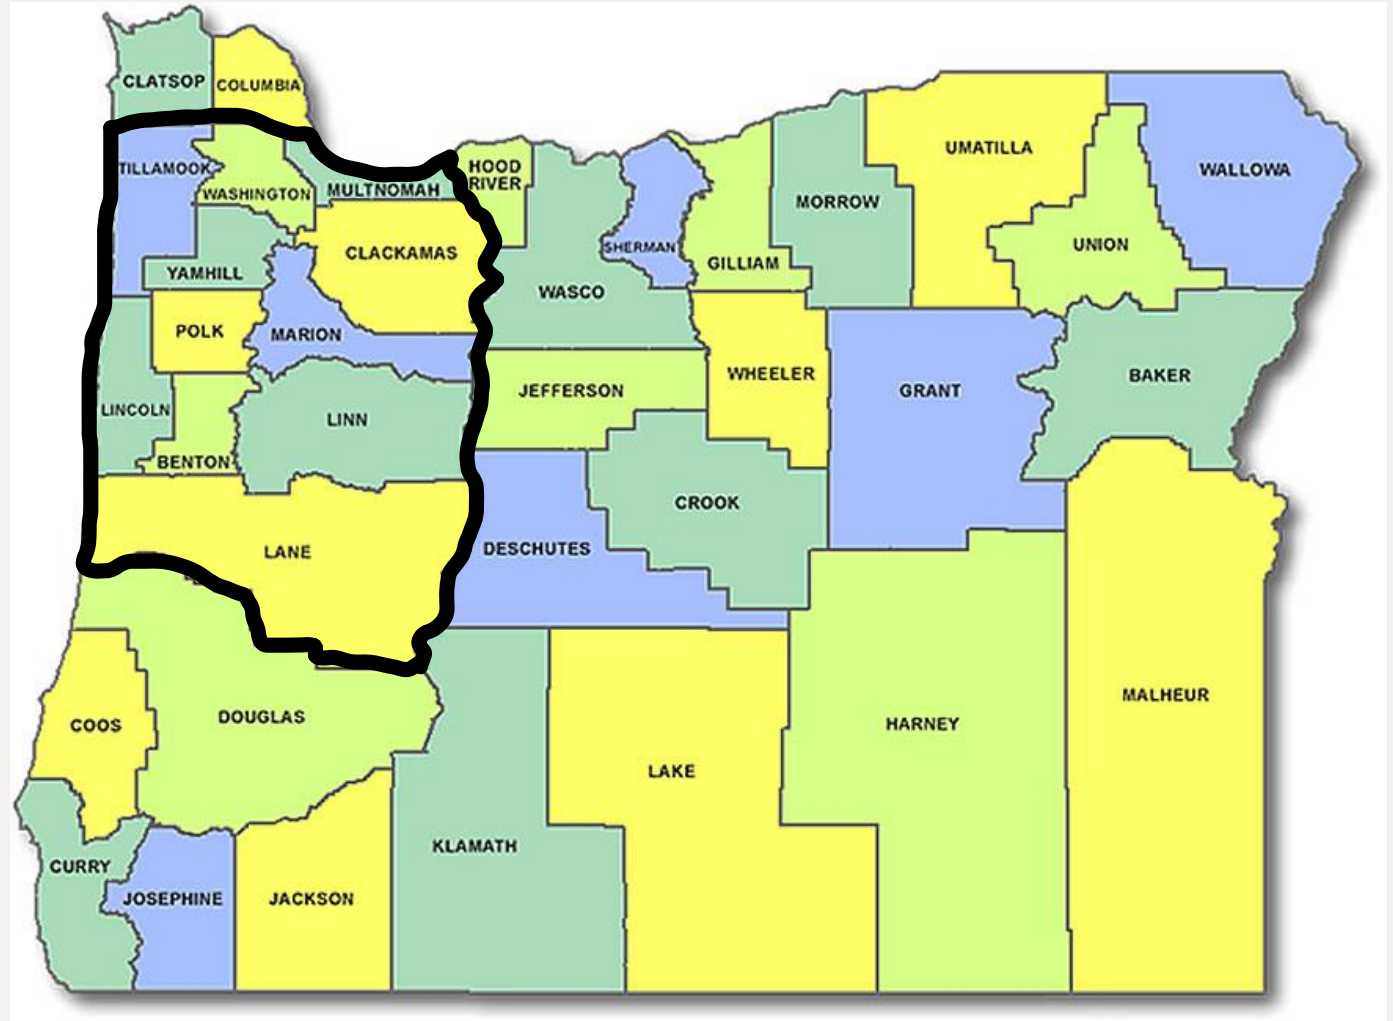

Burns Paiute

est. 1972

Burns Paiute Tribe

Coquille Indian Tribe

The Confederated Tribes of Coos, Lower Umpqua and Siuslaw Indians

The Confederated Tribes of Grand Ronde

The Confederated Tribes of Siletz Indians

The Confederated Tribes of Umatilla Indian Reservation

The Confederated Tribes of Warm Springs

Cow Creek Band of Umpqua Tribe of Indians

The Klamath Tribes

Native American Rehabilitation Association